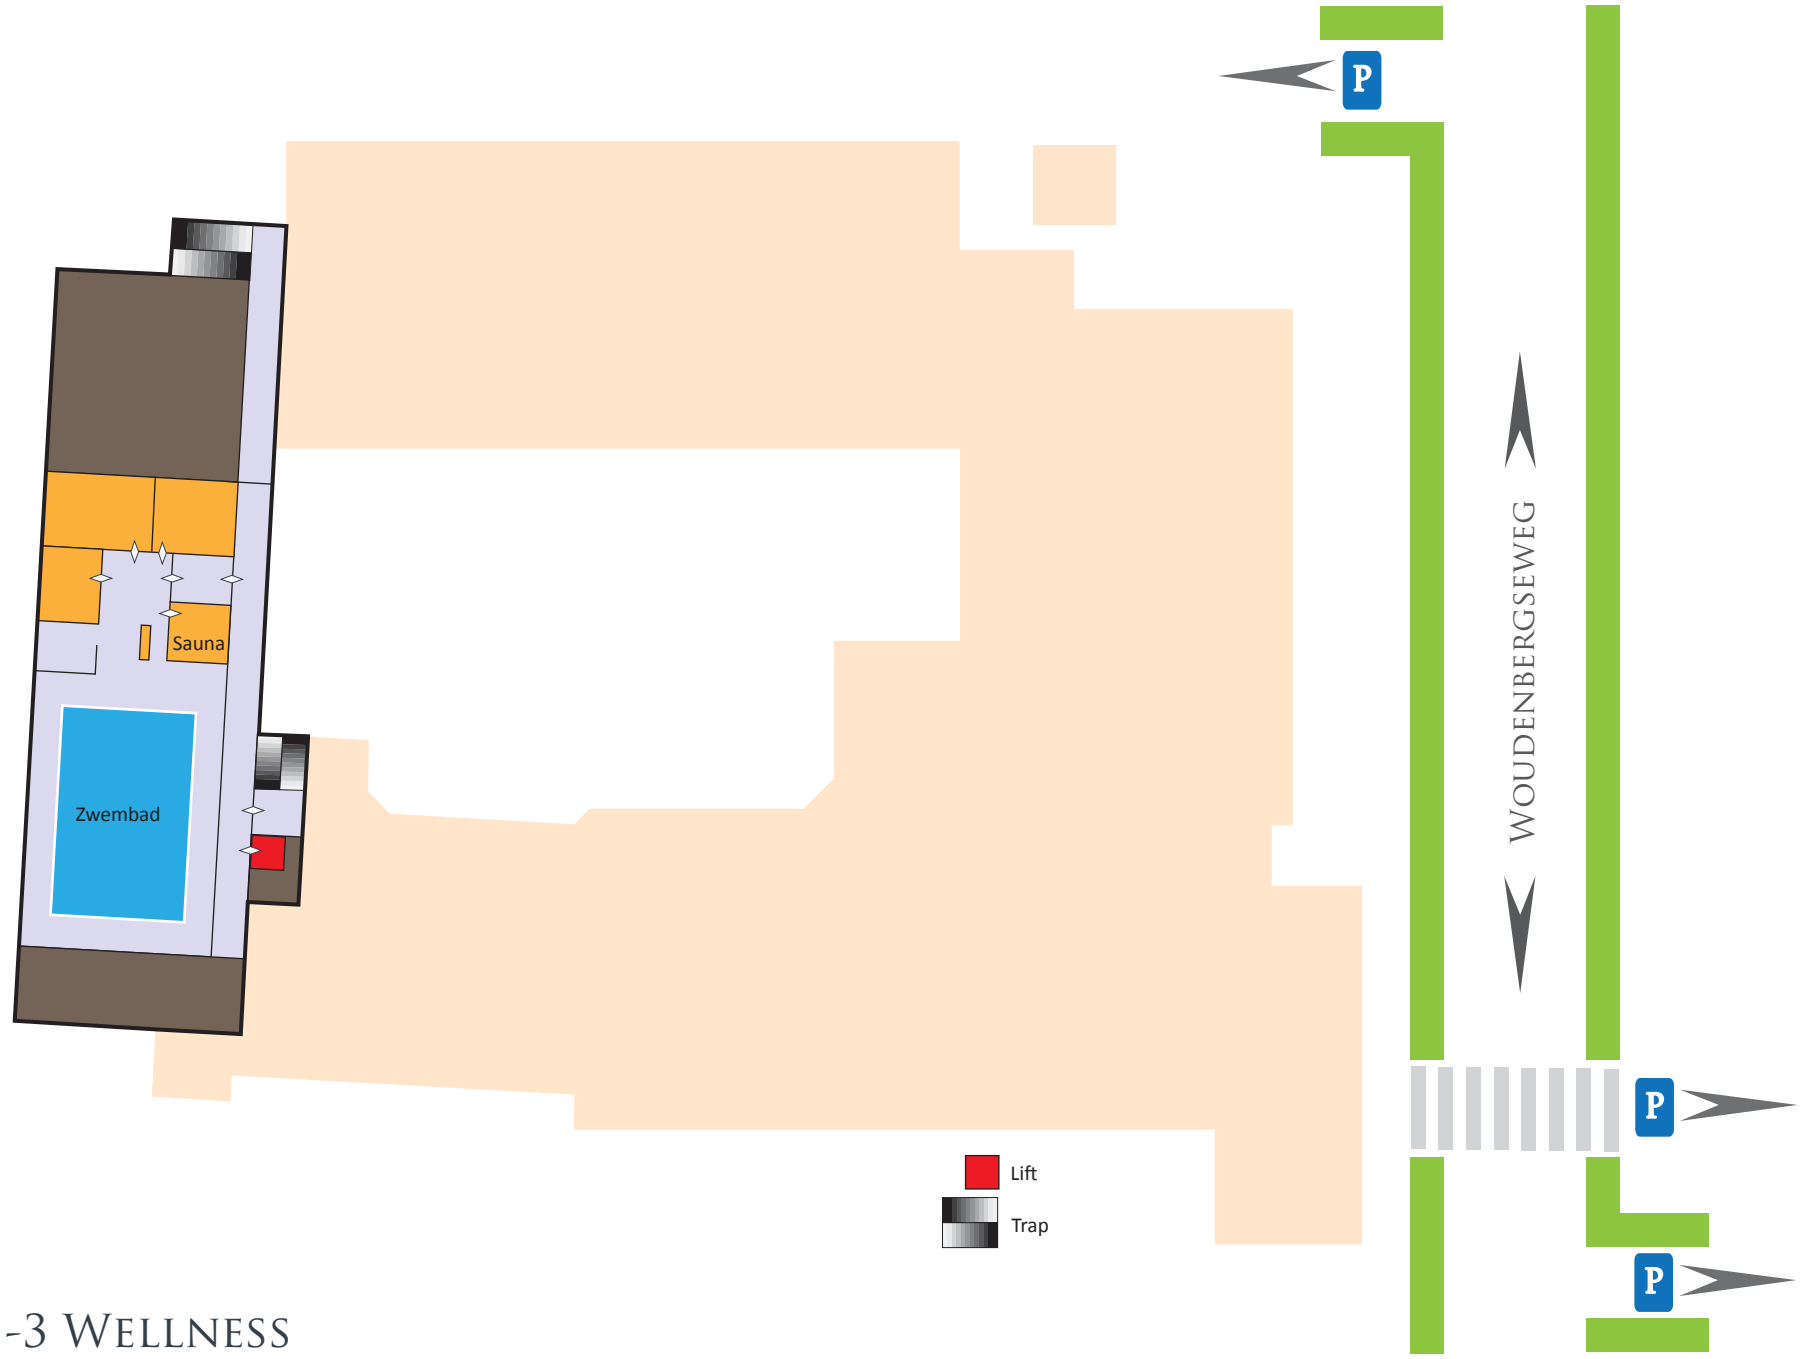

BEGANE GROND

★ ★ ★ ★
Old London
 HOTEL RESTAURANT
 1STE VERDIEPING

■ Lift
 Trap

2E VERDIEPING

-1 SOUTERRAIN

-3 WELLNESS